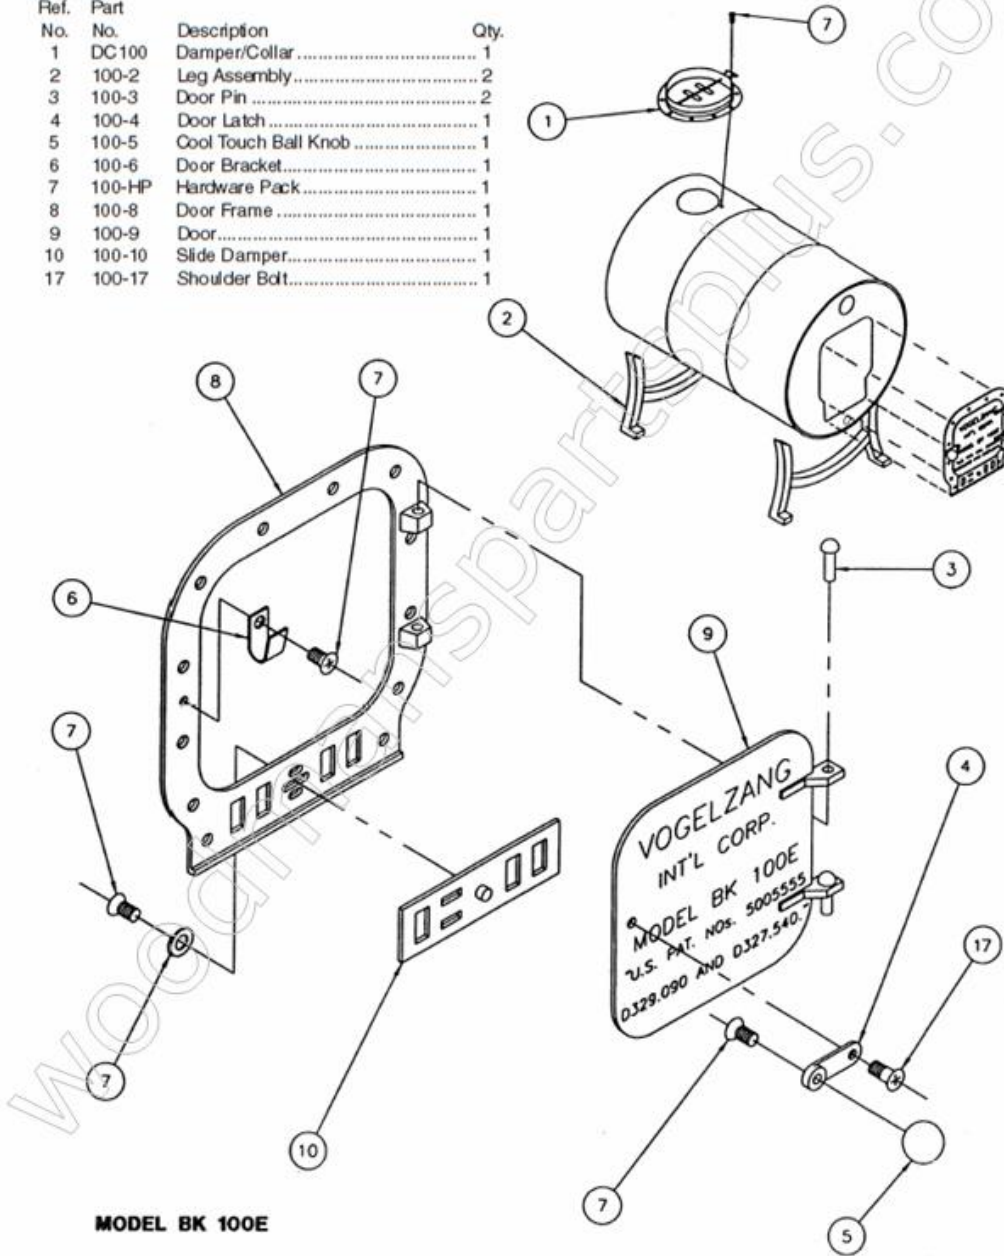

Vogelzang BK100E

ORDERING PARTS - BK100E BARREL STOVE KIT

When ordering missing or replacement parts, always give the Model Number of the stove, Part Number, and Part Description. Use the illustration and parts list provided to identify parts.

Ref. No.	Part No.	Description	Qty.
1	DC100	Damper/Collar	1
2	100-2	Leg Assembly	2
3	100-3	Door Pin	2
4	100-4	Door Latch	1
5	100-5	Cool Touch Ball Knob	1
6	100-6	Door Bracket	1
7	100-HP	Hardware Pack	1
8	100-8	Door Frame	1
9	100-9	Door	1
10	100-10	Slide Damper	1
17	100-17	Shoulder Bolt	1

MODEL BK 100E